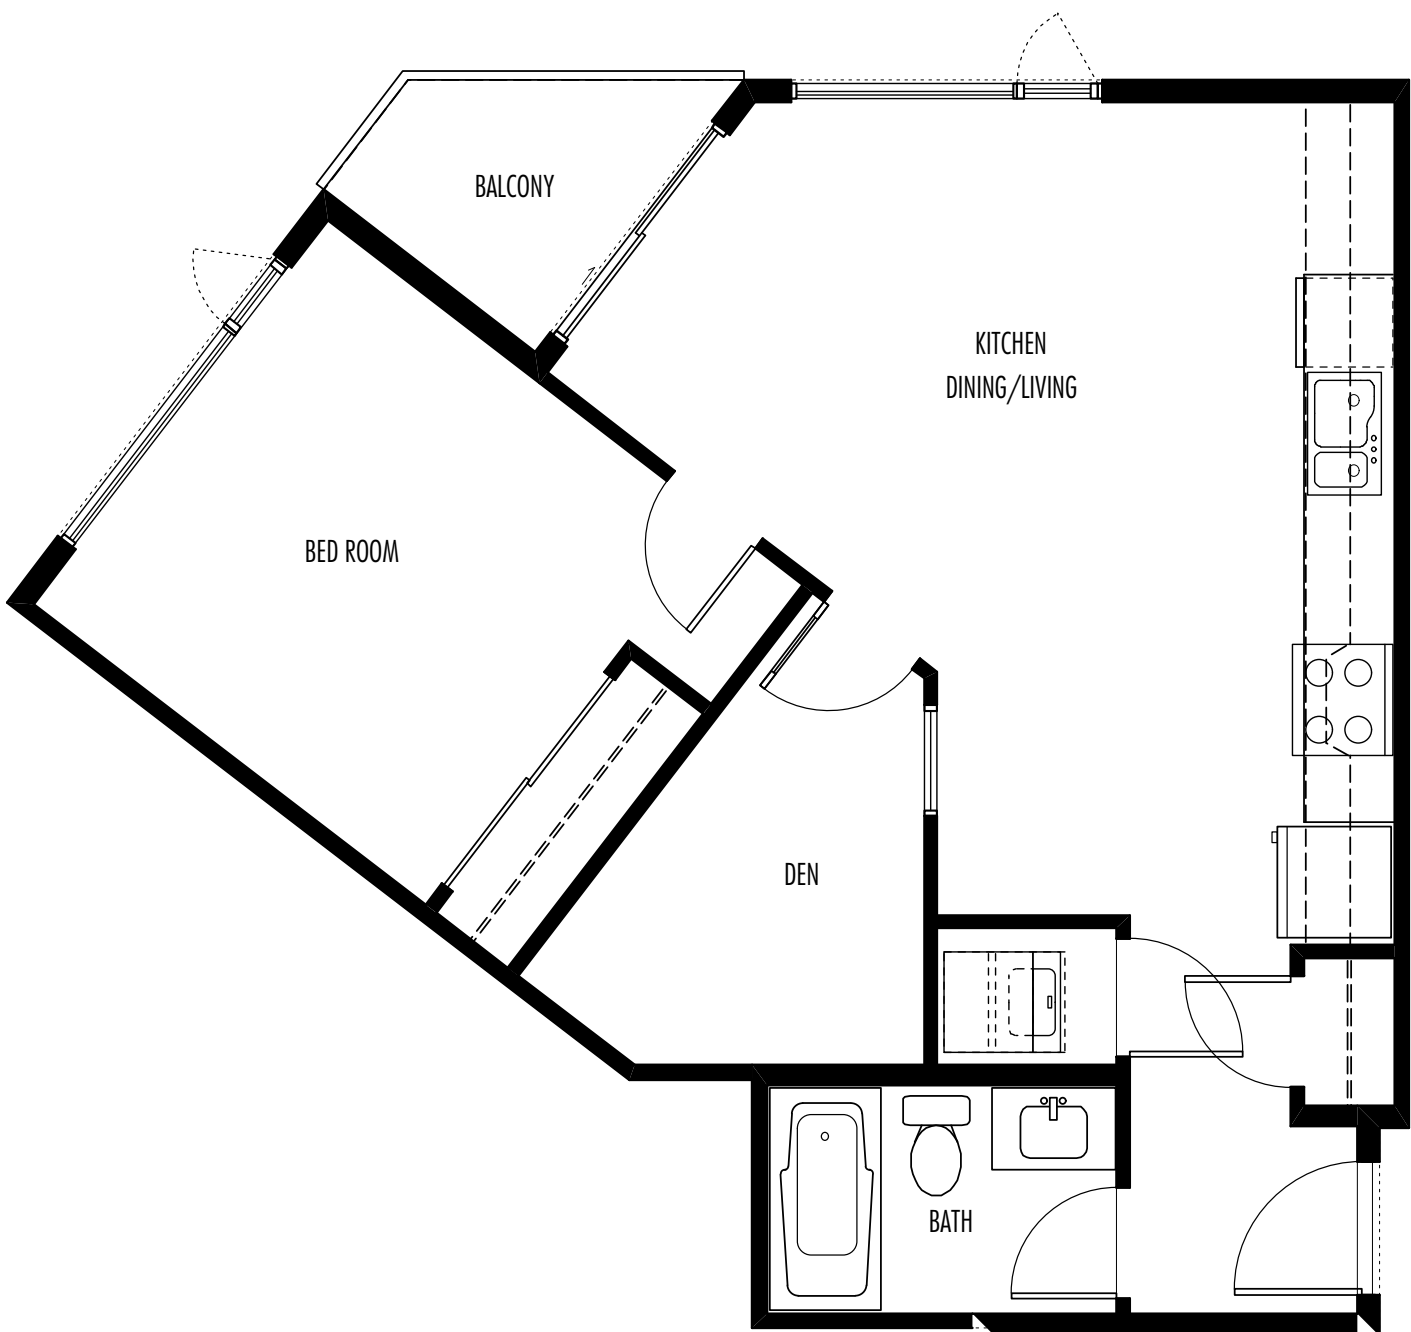

# RESIDENCES

— AT THE HEIGHTS —

**B10**  
ONE BEDROOM+DEN | 630 sq. ft

(+32.4 sq. ft balcony)

APPLICABLE UNITS

#206

#306

#405

# RESIDENCES

— AT THE HEIGHTS —

# ONE BEDROOM+DEN

## B11

700 sq. ft

(+47.0 sq. ft balcony)